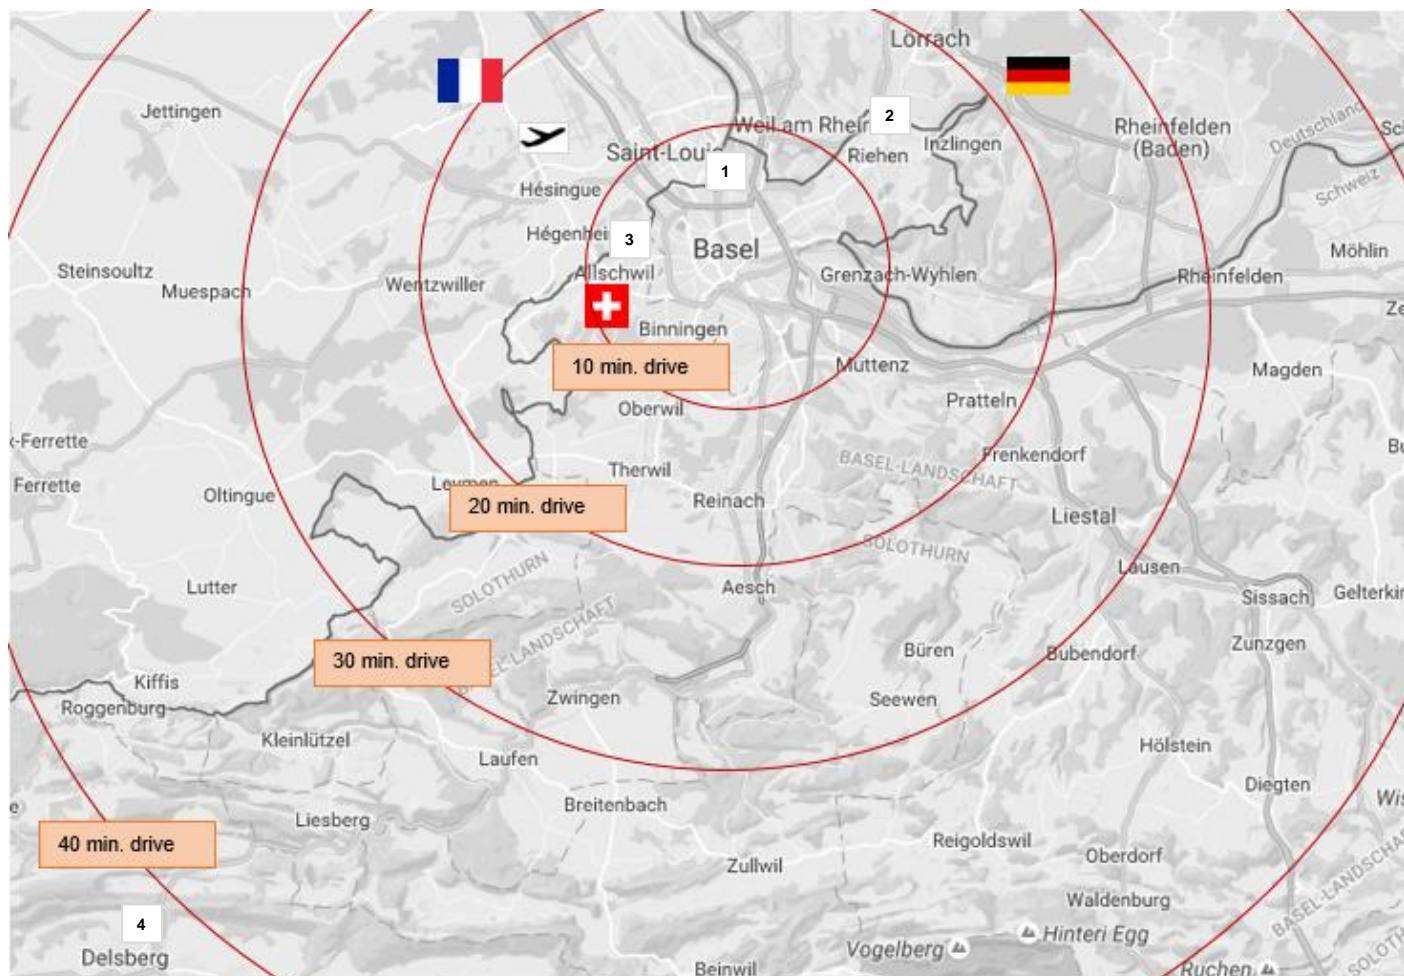

Distance to EuroAirport Basel Mulhouse Freiburg

Distance to next national motorway access

Distance to next train station with direct connections to the city of Basel and/or other major Swiss cities

Distance to downtown Basel (tram stop "Bankverein")

Basel Region Overview Map

| | | | |
|----|---|--|---|
| BS | 1 | Technologiepark Basel..... | 4 |
| BS | 2 | Life Science Incubator Riehen | 5 |
| BL | 3 | Switzerland Innovation Park Basel Area | 6 |
| JU | 4 | medtech•lab | 7 |