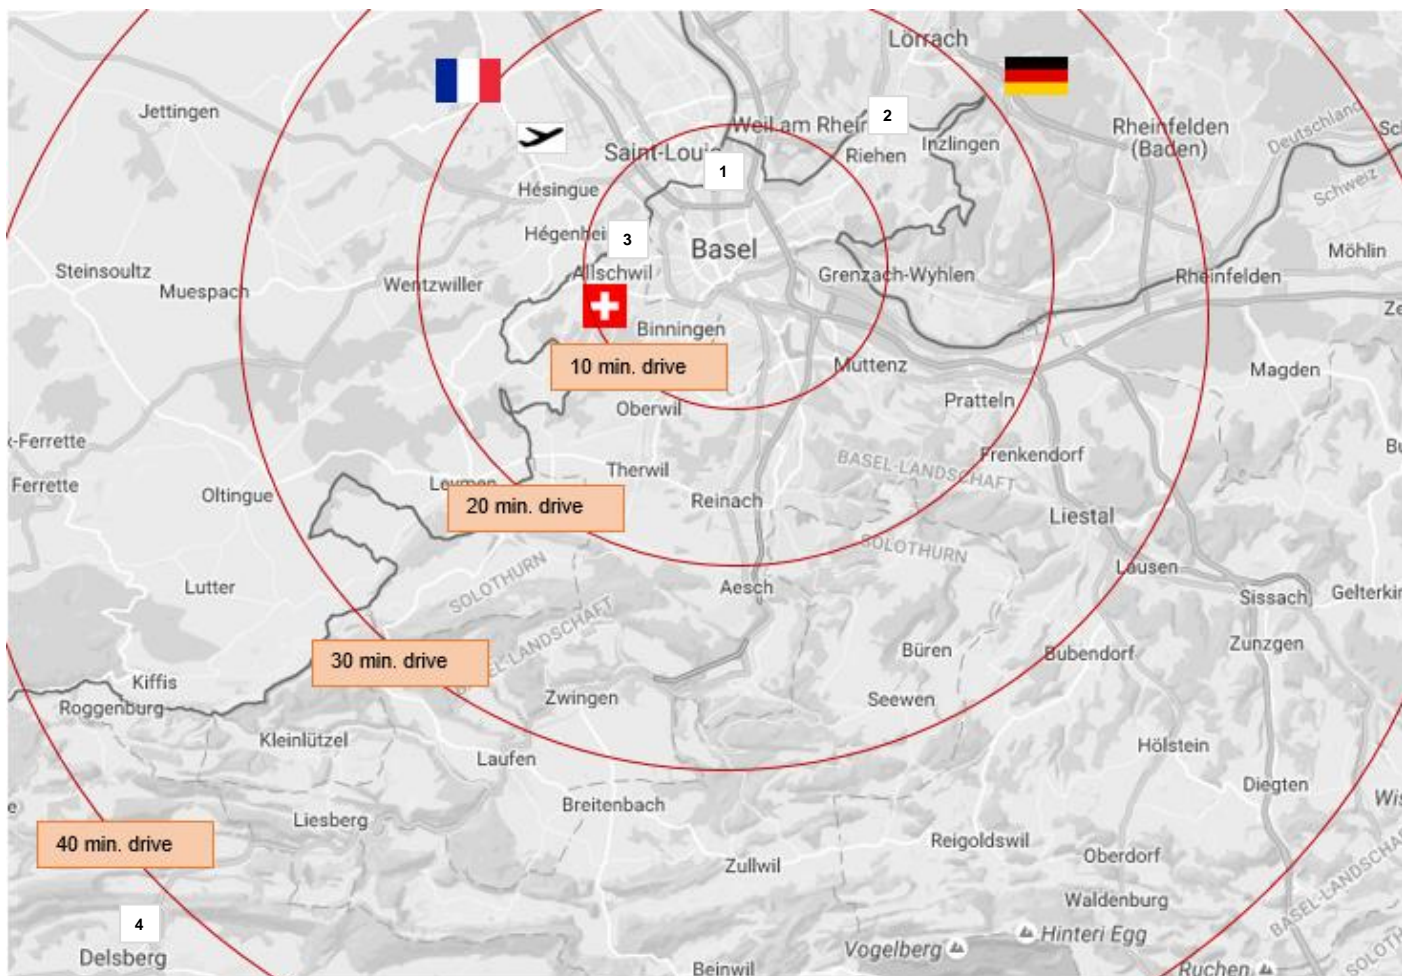

Distance to EuroAirport Basel Mulhouse Freiburg

Distance to next national motorway access

Distance to next train station with direct connections to the city of Basel and/or other major Swiss cities

Distance to downtown Basel (tram stop "Bankverein")

## Basel Region Overview Map

BS	1	Technologiepark Basel.....	4
BS	2	Life Science Incubator Riehen .....	5
BL	3	Switzerland Innovation Park Basel Area .....	6
JU	4	medtech•lab .....	7

Abbreviations: BS = Canton Basel-Stadt, BL = Canton Basel-Landschaft, JU = Canton Jura