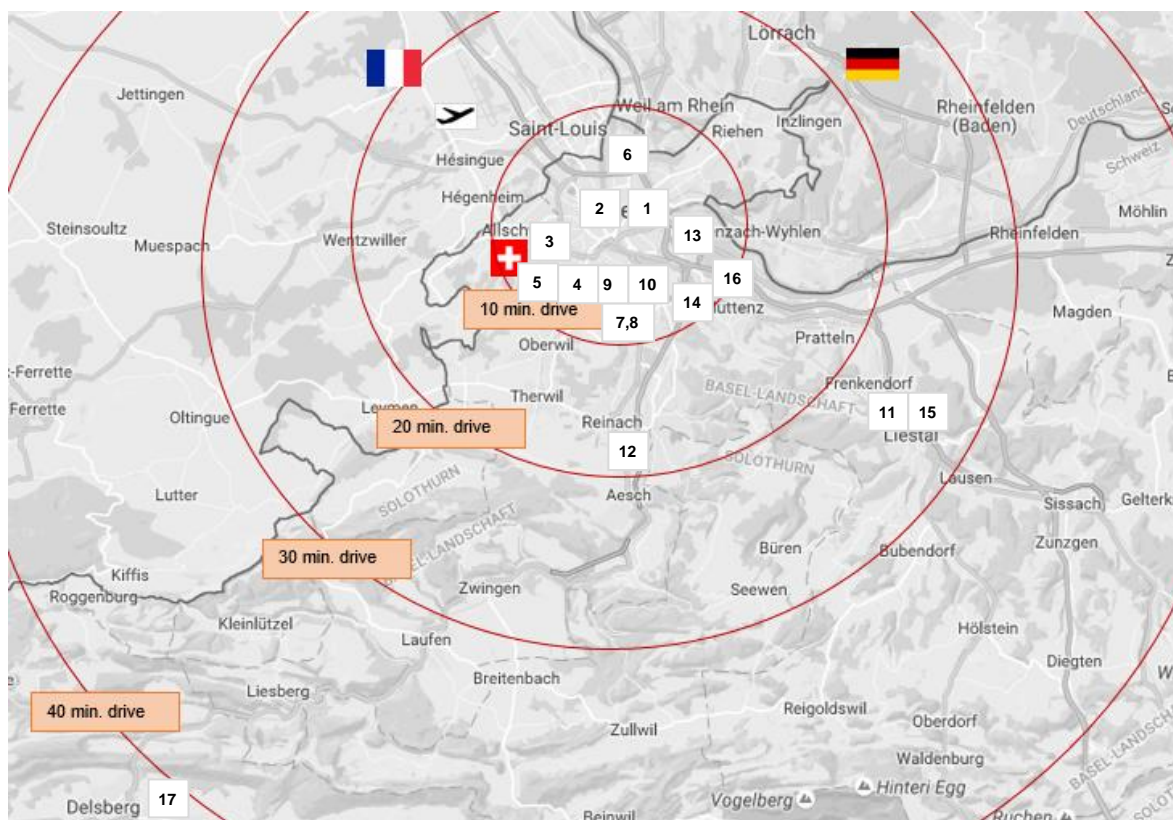

Start-up environment

The Basel Region's start-up centers are generally home to multiple young companies; start-up environments are also open for more established and mature companies.

Services and infrastructure: Services and infrastructure available for an extra fee are indexed by (+).

Distance to EuroAirport Basel Mulhouse Freiburg

Distance to next national motorway access

Distance to next train station with intercity connections

Distance to downtown Basel (tram stop "Bankverein")

Prices are indicated in Swiss Francs (CHF). Prices and conditions are subject to change and may fluctuate on a daily basis. At BaselArea.swiss we cannot take any responsibility for the accuracy of the current pricing enclosed herein.

Basel Region Overview Map

BS	1	bluespace Basel.....	4
BS	2	CoworkingBasel / Startup Academy	5
BS	3	Co-working Space Mitte.....	6
BS	4	Dreispitz Coworking.....	7
BS	5	Incubâle	8
BS	6	Kleinhafen	9
BS	7	Hye.....	10
BS	8	Nexirius Coworking.....	11
BS	9	Nookbox.....	12
BS	10	RHIZOM.....	13
BL	11	BLKB Coworking.....	14
BL	12	business parc Reinach.....	15
BL	13	Craftsman Space	16
BL	14	Fluxdock.....	17
BL	15	Hemex Coworking.....	18
BL	16	network-LAB	19
JU	17	Open•lab.....	20