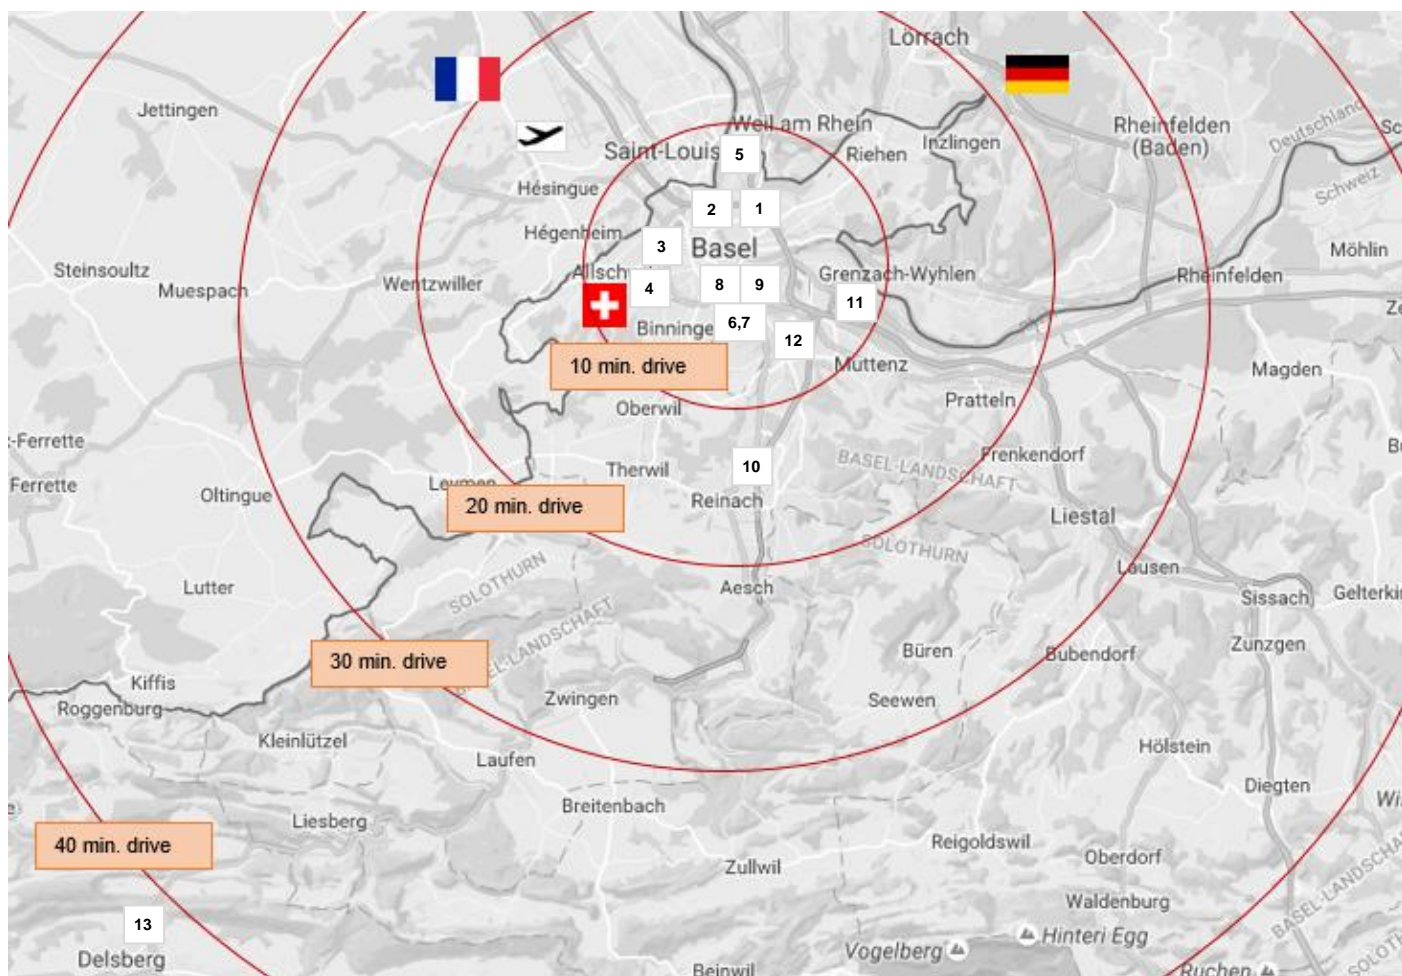

Basel Region Overview Map

BS	1	bluespace Basel	4
BS	2	CoworkingBasel / Startup Academy	5
BS	3	Co-working Space Mitte	6
BS	4	Incubâle	7
BS	5	Kleinhafen.....	8
BS	6	Hyve	9
BS	7	Nexirius Coworking.....	10
BS	8	Nookbox	11
BS	9	RHIZOM	12
BL	10	business parc Reinach	13
BL	11	Craftsman Space	14
BL	12	Fluxdock	15
JU	13	Open•lab.....	16

Abbreviations: BS = Canton Basel-Stadt, BL = Canton Basel-Landschaft, JU = Canton Jura